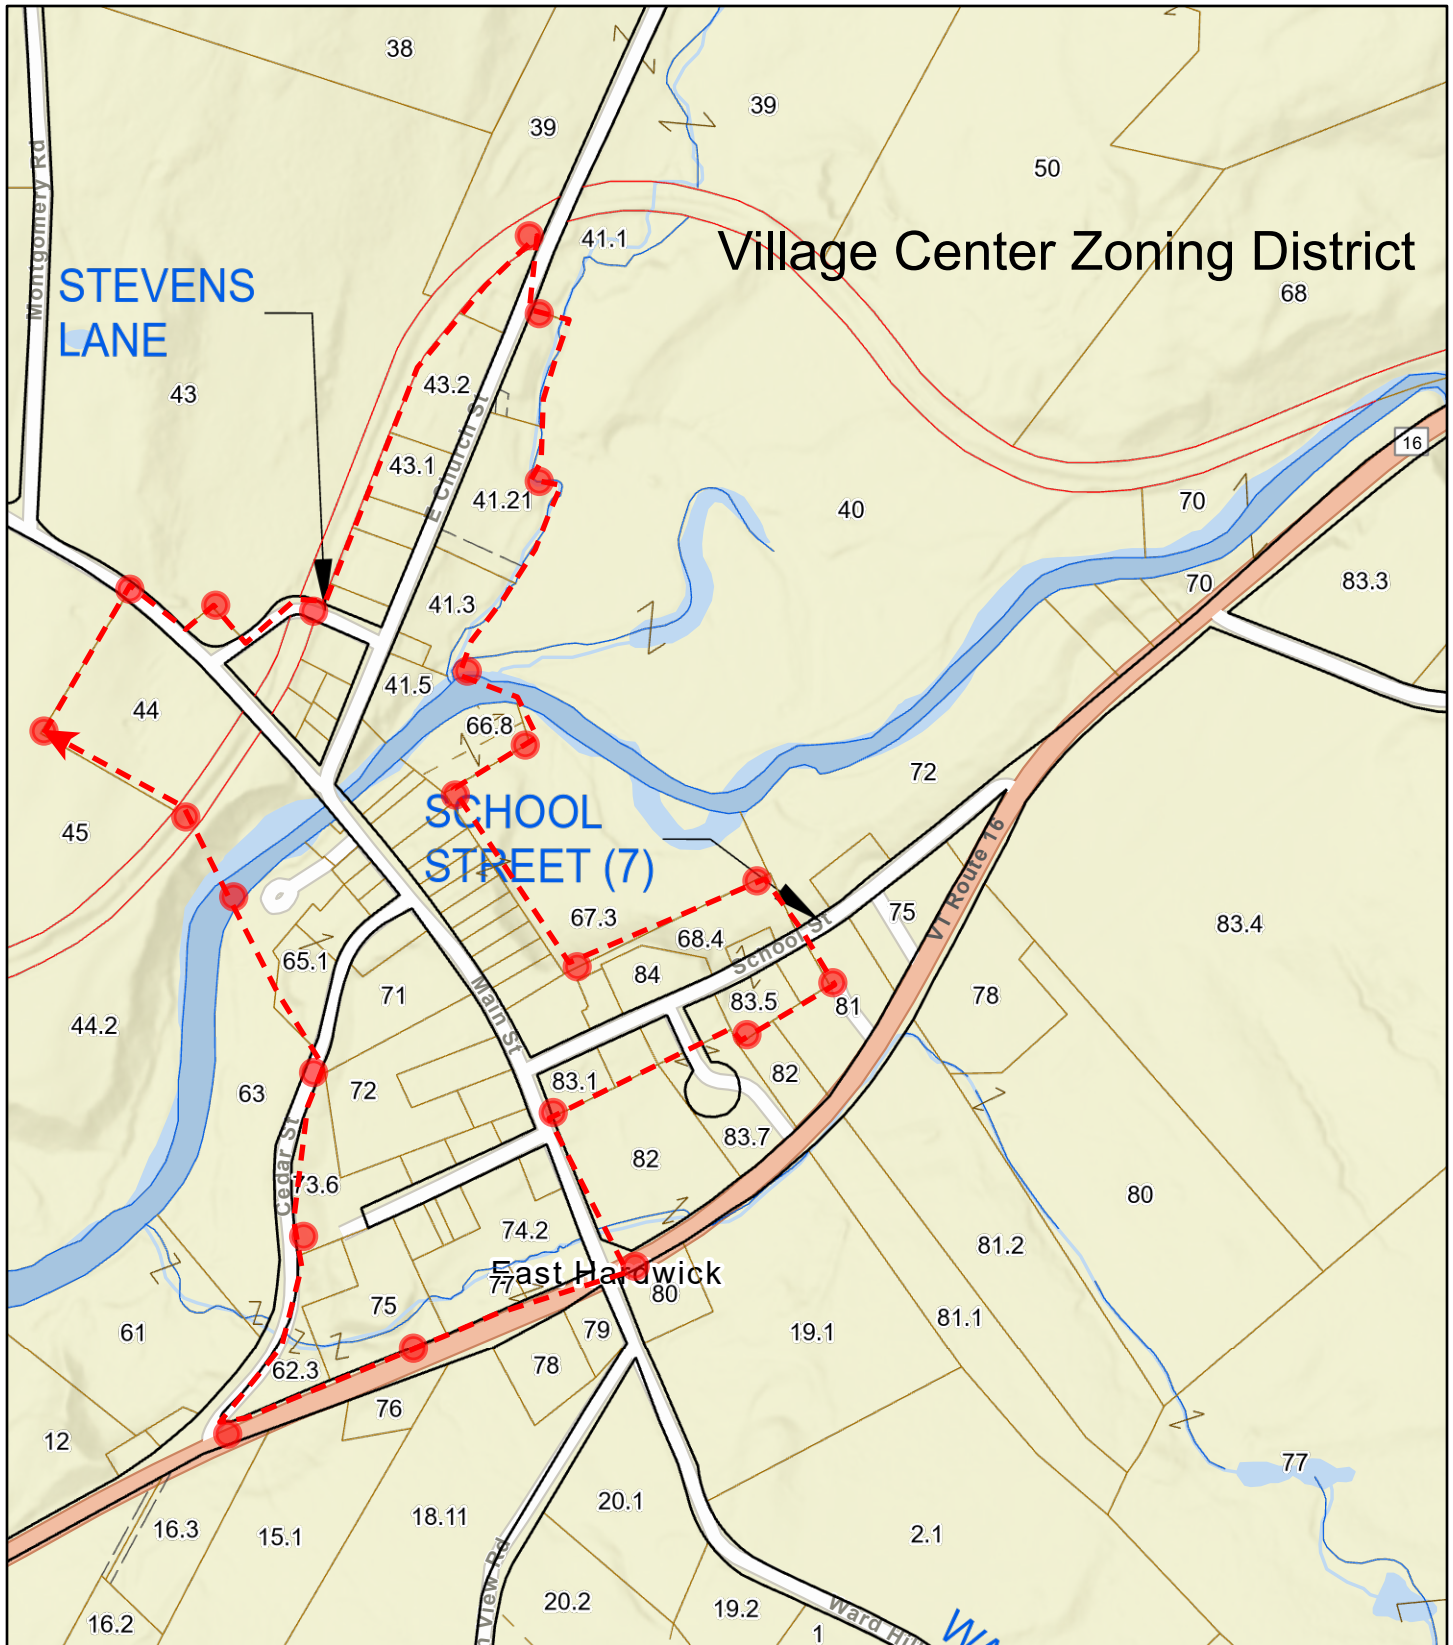

Town of Hardwick, VT

1 inch = 538 Feet

www.cai-tech.com

January 24, 2025

Data shown on this map is provided for planning and informational purposes only. The municipality and CAI Technologies are not responsible for any use for other purposes or misuse or misrepresentation of this map.