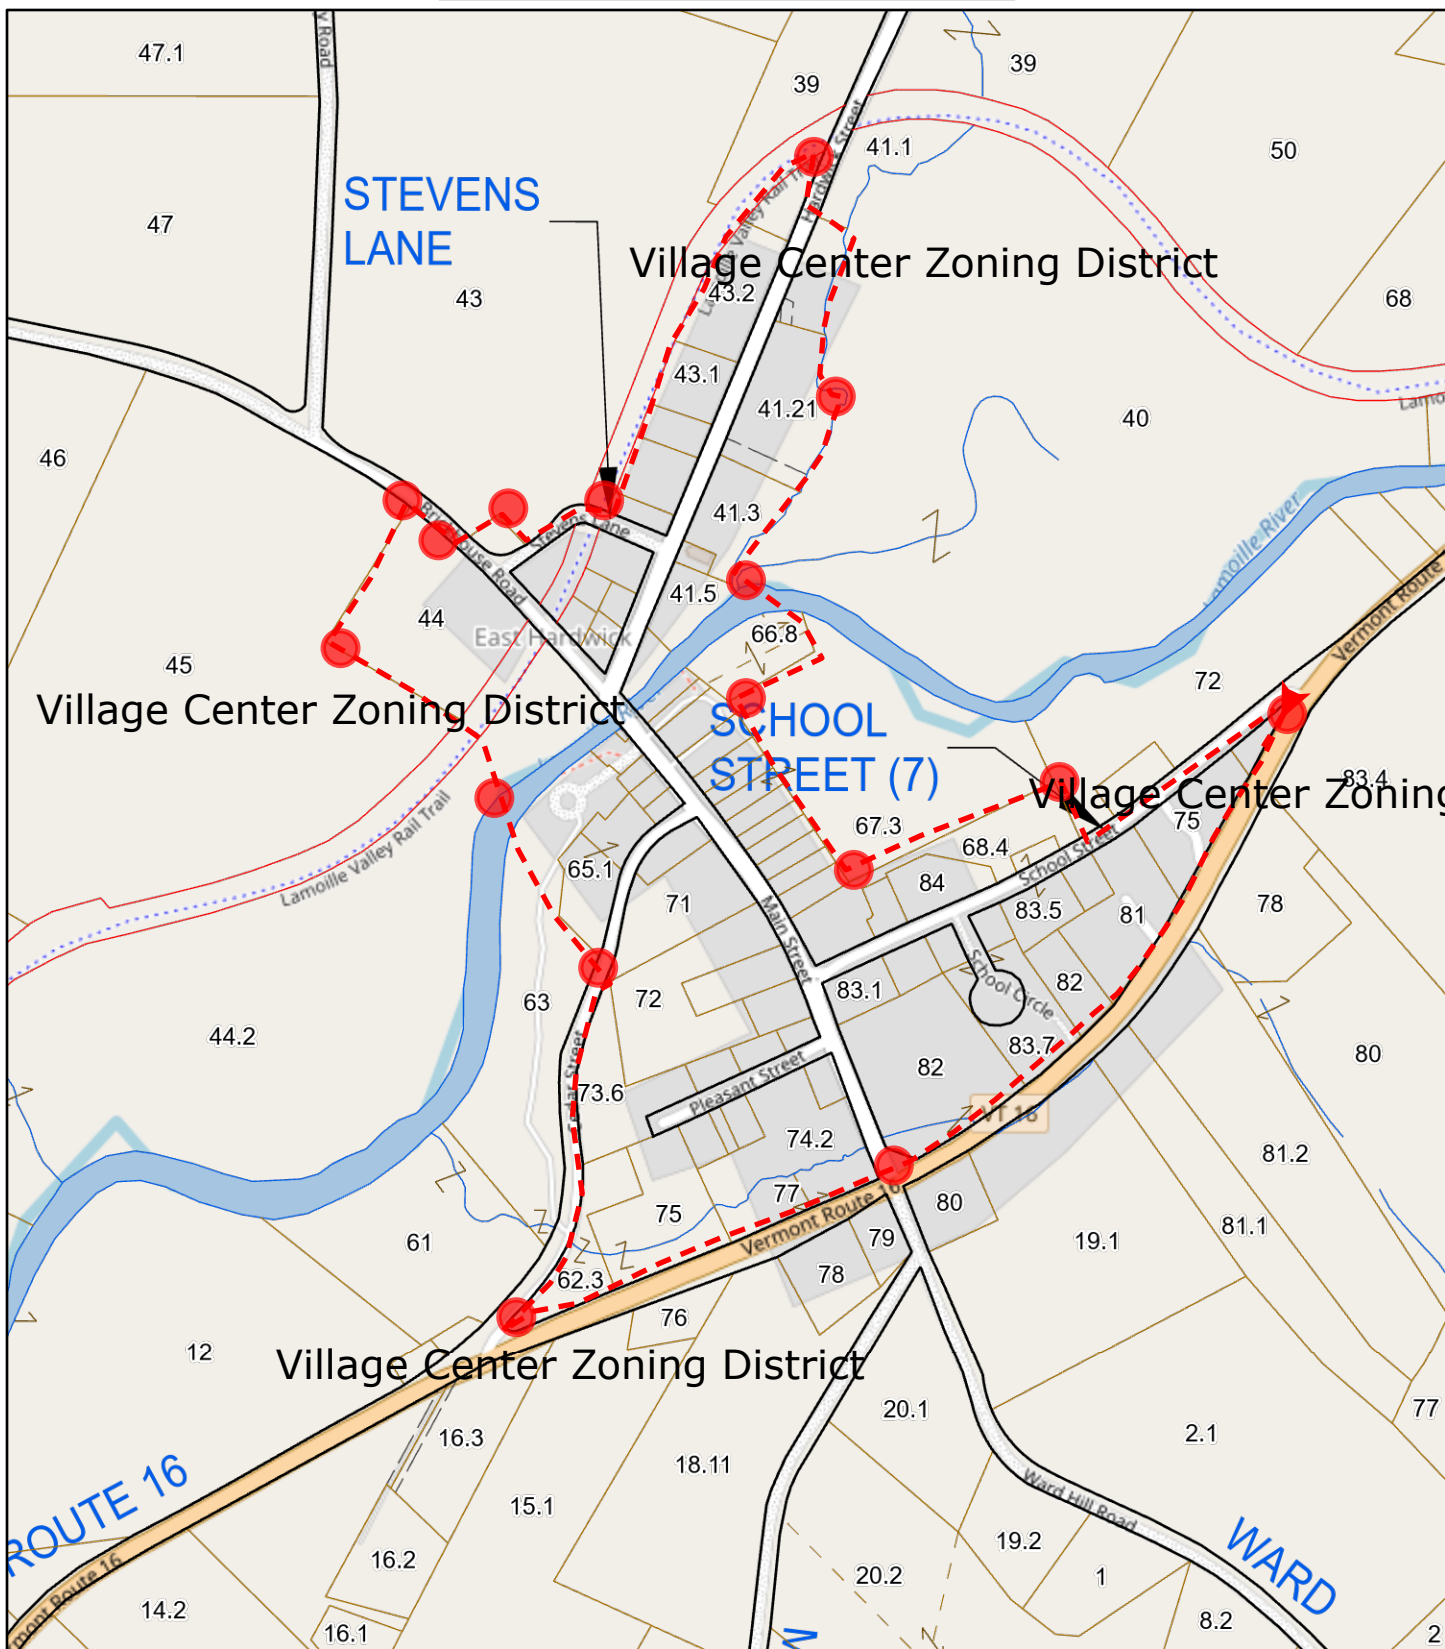

Town of Hardwick, VT

1 inch = 538 Feet

www.cai-tech.com

October 9, 2024

Data shown on this map is provided for planning and informational purposes only. The municipality and CAI Technologies are not responsible for any use for other purposes or misuse or misrepresentation of this map.