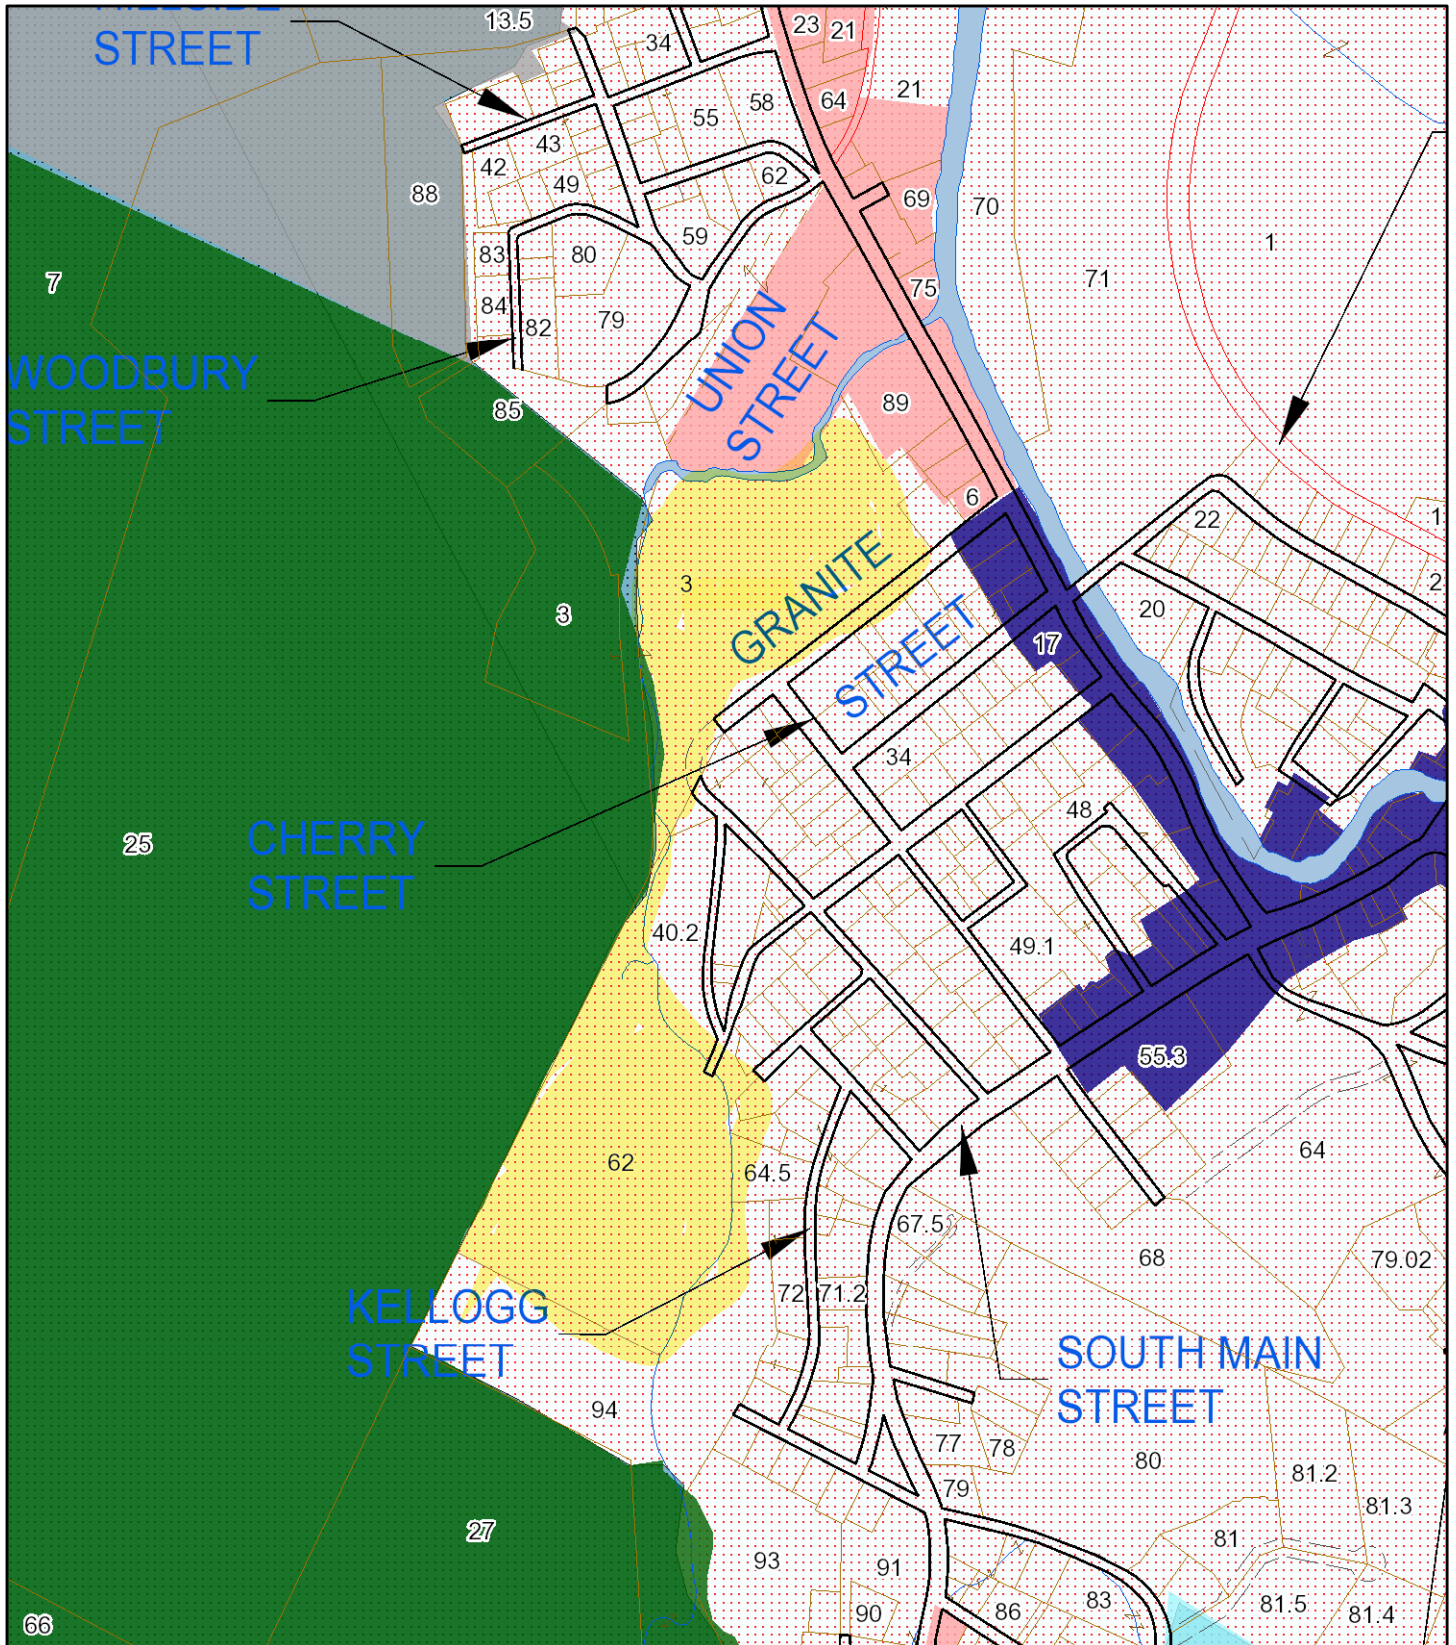

Hardwick, VT

December 13, 2021

1 inch = 537 Feet

www.cai-tech.com

Data shown on this map is provided for planning and informational purposes only. The municipality and CAI Technologies are not responsible for any use for other purposes or misuse or misrepresentation of this map.