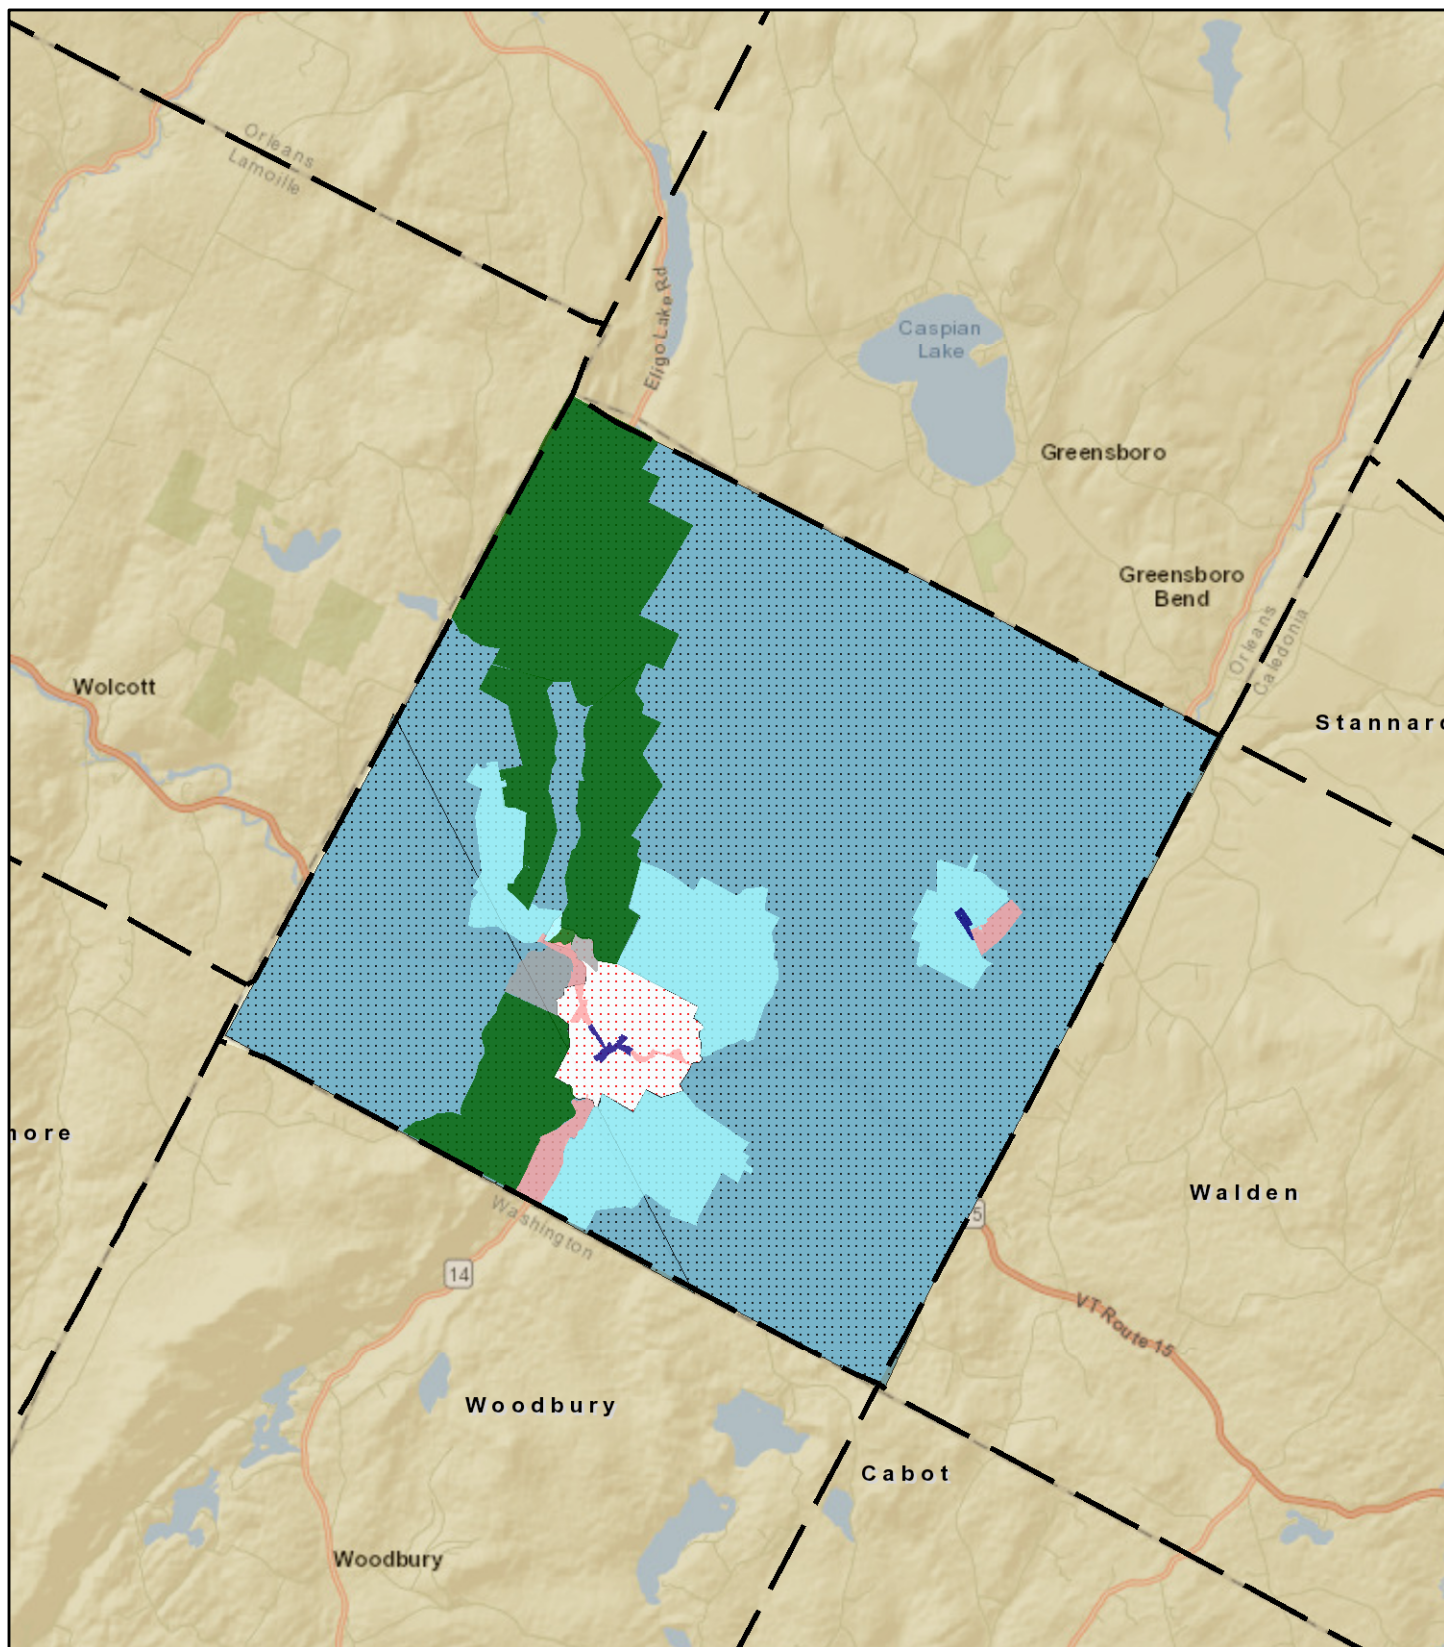

Hardwick, VT

1 inch = 8594 Feet

0 8594 17189 25784

February 5, 2021

Data shown on this map is provided for planning and informational purposes only. The municipality and CAI Technologies are not responsible for any use for other purposes or misuse or misrepresentation of this map.